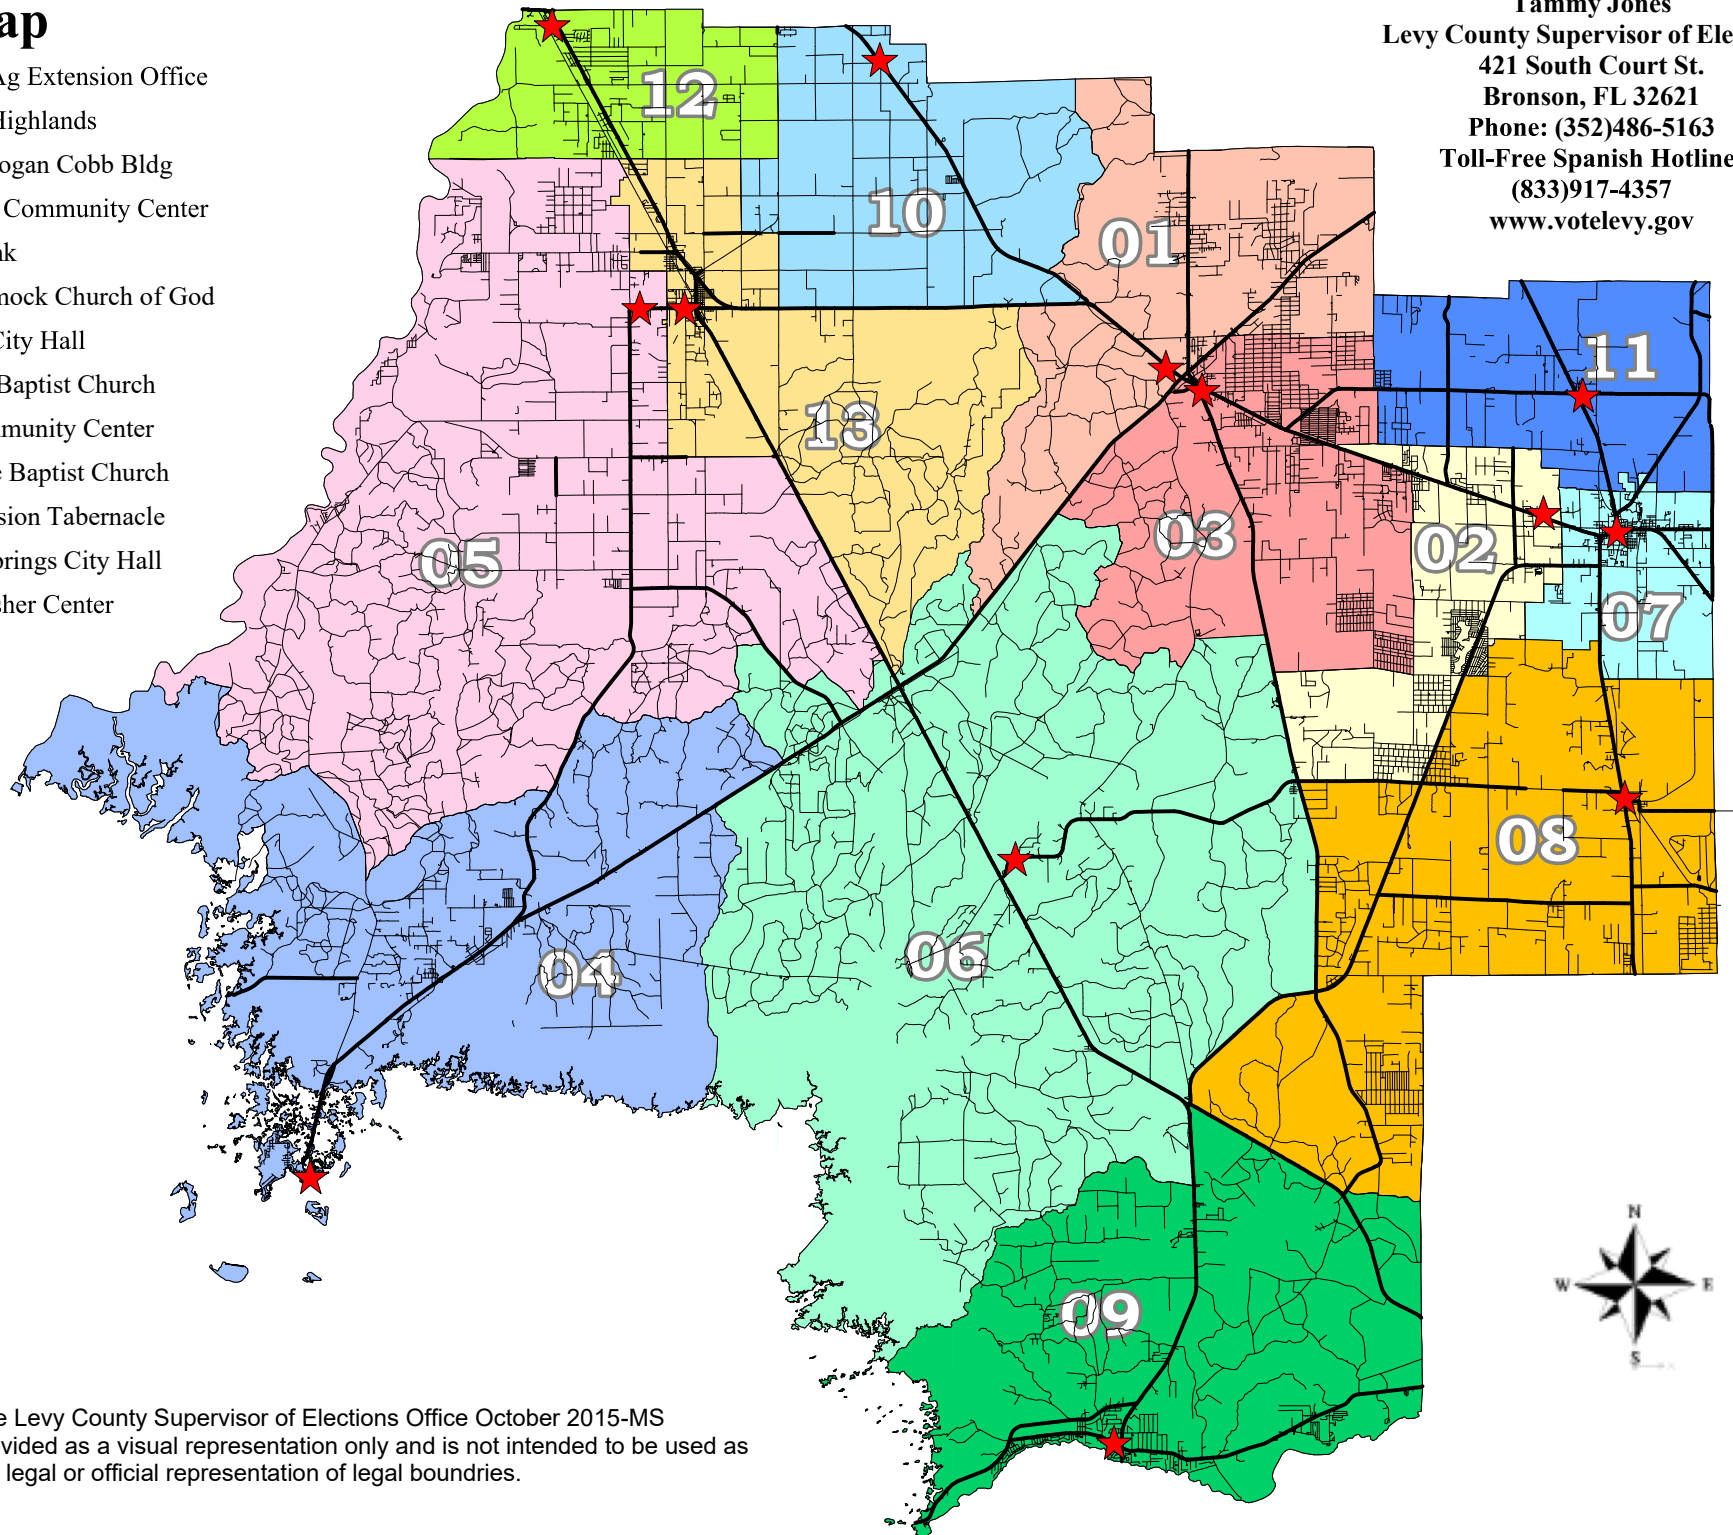

Precinct Map

-  01 Levy Co. Ag Extension Office
-  02 Williston Highlands
-  03 Bronson Dogan Cobb Bldg
-  04 Cedar Key Community Center
-  05 Willow Sink
-  06 Gulf Hammock Church of God
-  07 Williston City Hall
-  08 Morriston Baptist Church
-  09 Inglis Community Center
-  10 Pine Grove Baptist Church
-  11 Miracle Vision Tabernacle
-  12 Fanning Springs City Hall
-  13 Tommy Usher Center

Tammy Jones
Levy County Supervisor of Elections
421 South Court St.
Bronson, FL 32621
Phone: (352)486-5163
Toll-Free Spanish Hotline:
(833)917-4357
www.votelevy.gov

Created by the Levy County Supervisor of Elections Office October 2015-MS
This information is provided as a visual representation only and is not intended to be used as
a legal or official representation of legal boundaries.